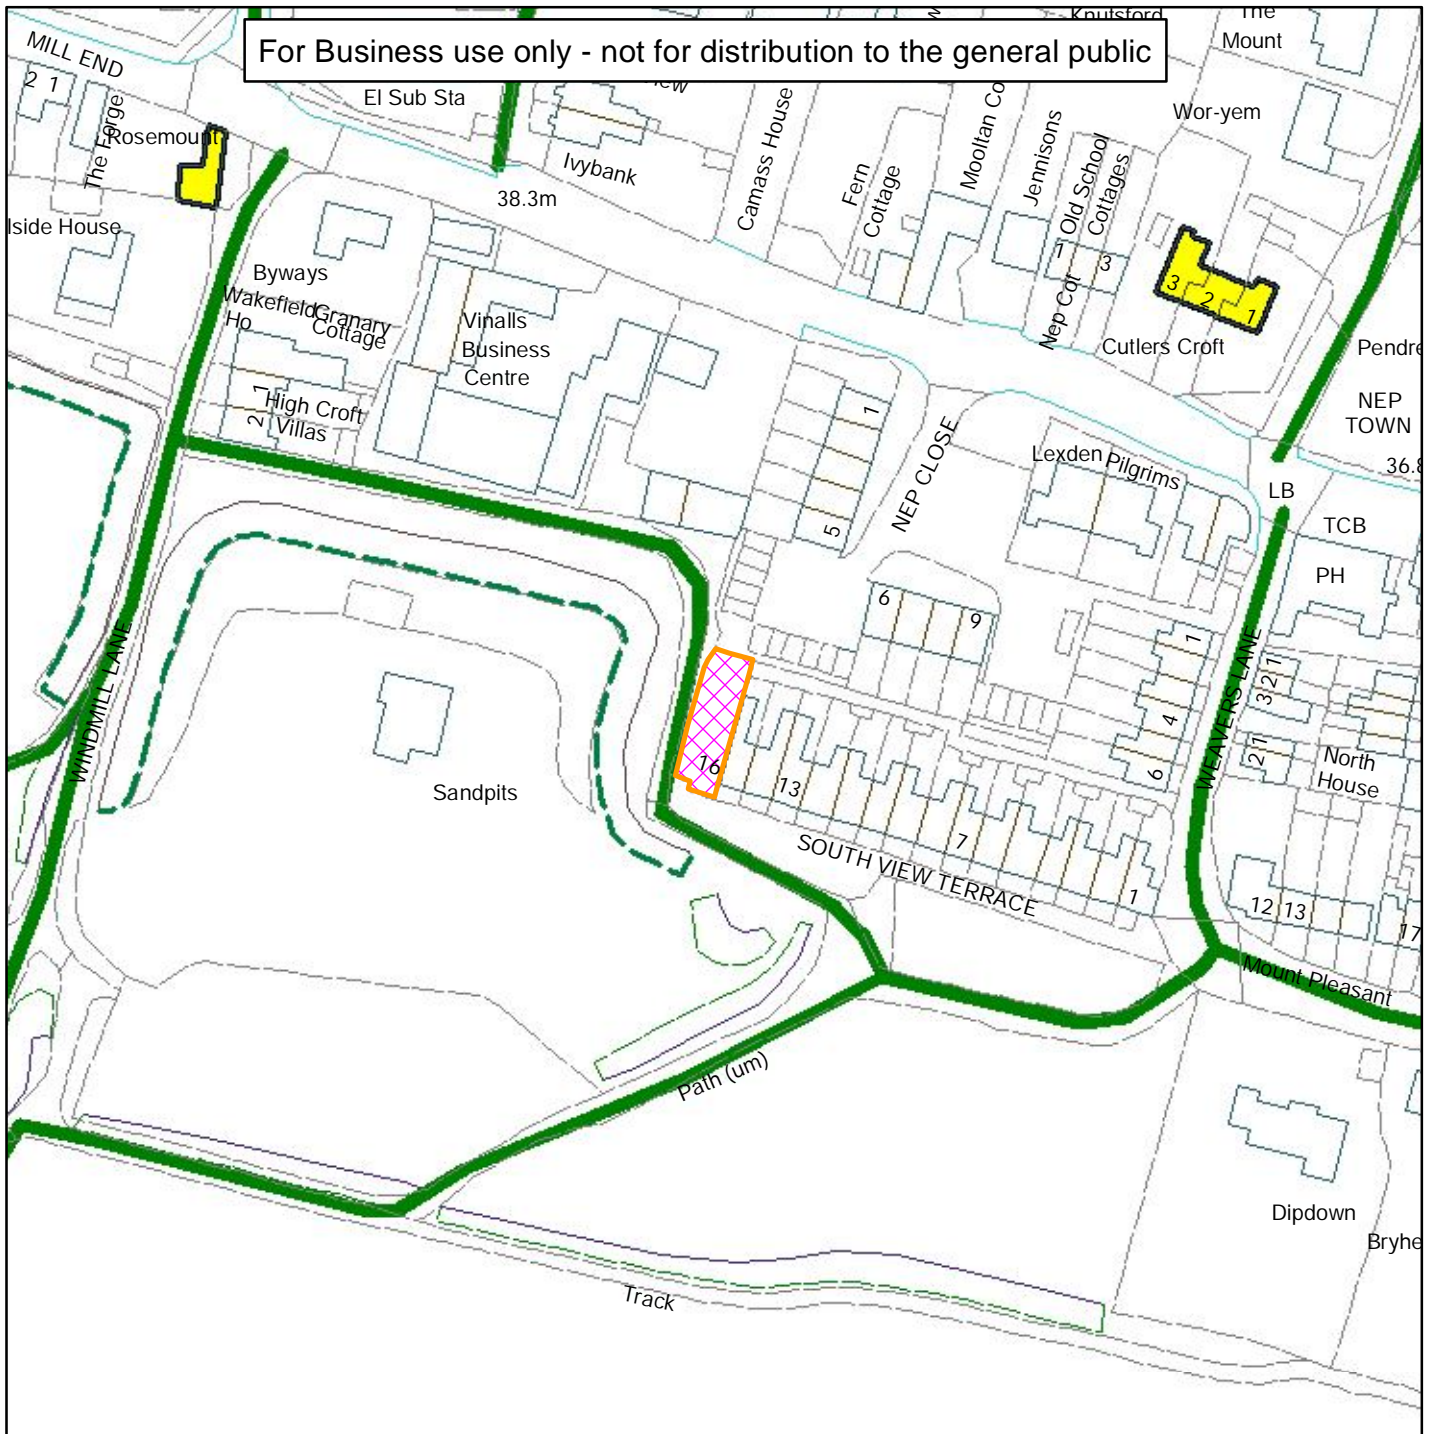

16 Southview Terrace

For Business use only - not for distribution to the general public

Scale: 1:1,250

Reproduced from the Ordnance Survey map with permission of the Controller of Her Majesty's Stationery Office © Crown Copyright 2012.

Unauthorised reproduction infringes Crown Copyright and may lead to prosecution or civil proceedings.

Organisation	Horsham District Council
Department	
Comments	
Date	09/03/2017
MSA Number	100023865